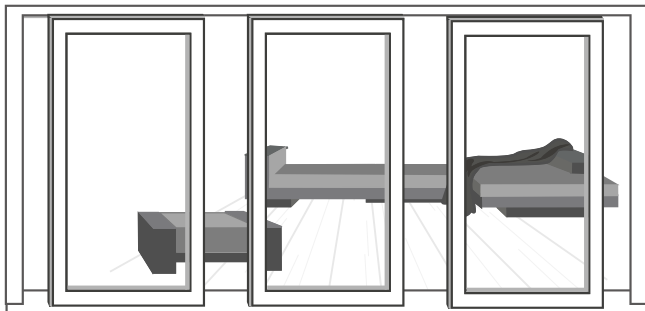

...and anywhere in-between

New Wave allows you to position the doors in a safe vented position. As much or as little ventilation as you choose!

DOORS THAT DO WHAT BI-FOLDS DON'T!