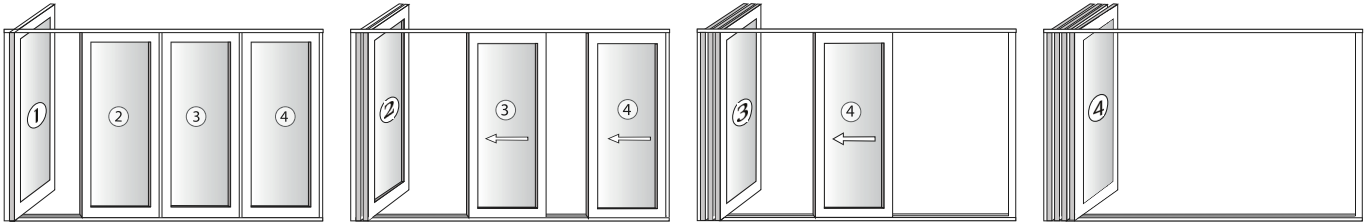

Why choose New Wave?

The panels slide to the side and then swing open.

Position doors anywhere in the opening you choose.