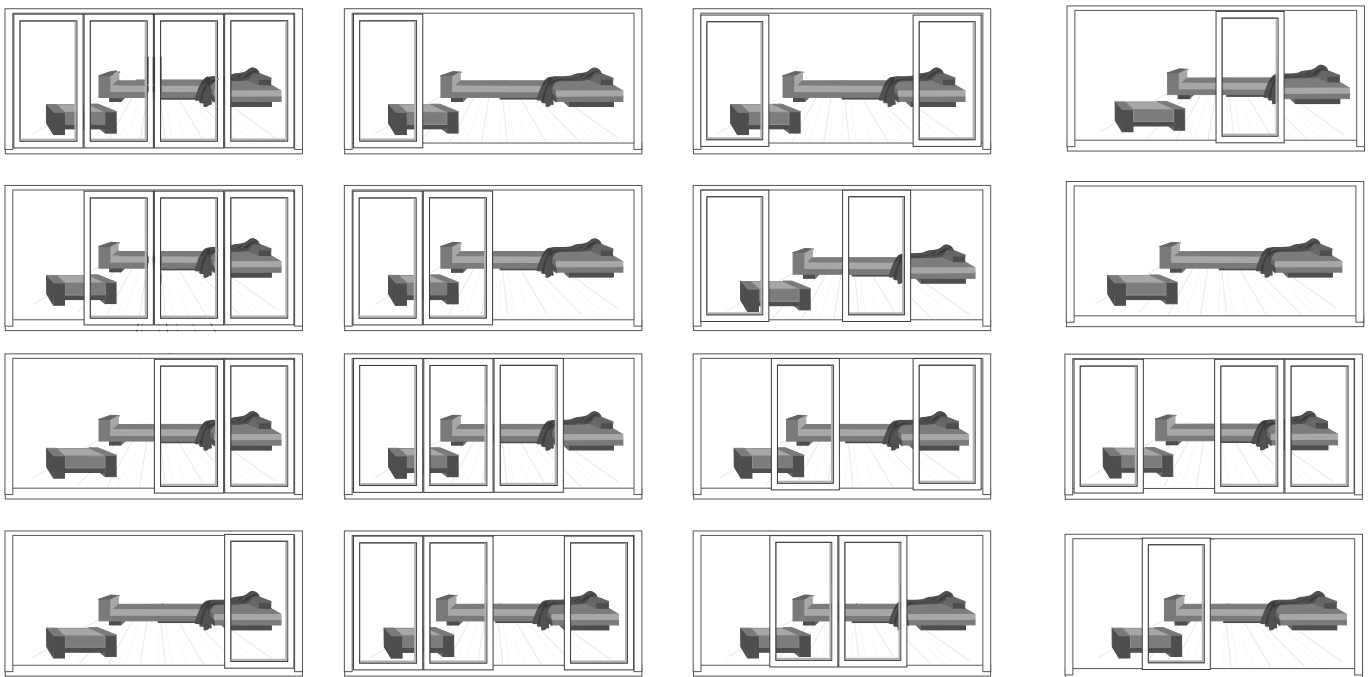

...and anywhere in-between

New Wave allows you to position the doors in a safe vented position. As much or as little ventilation as you choose!

DOORS THAT DO WHAT BI-FOLDS DON'T!