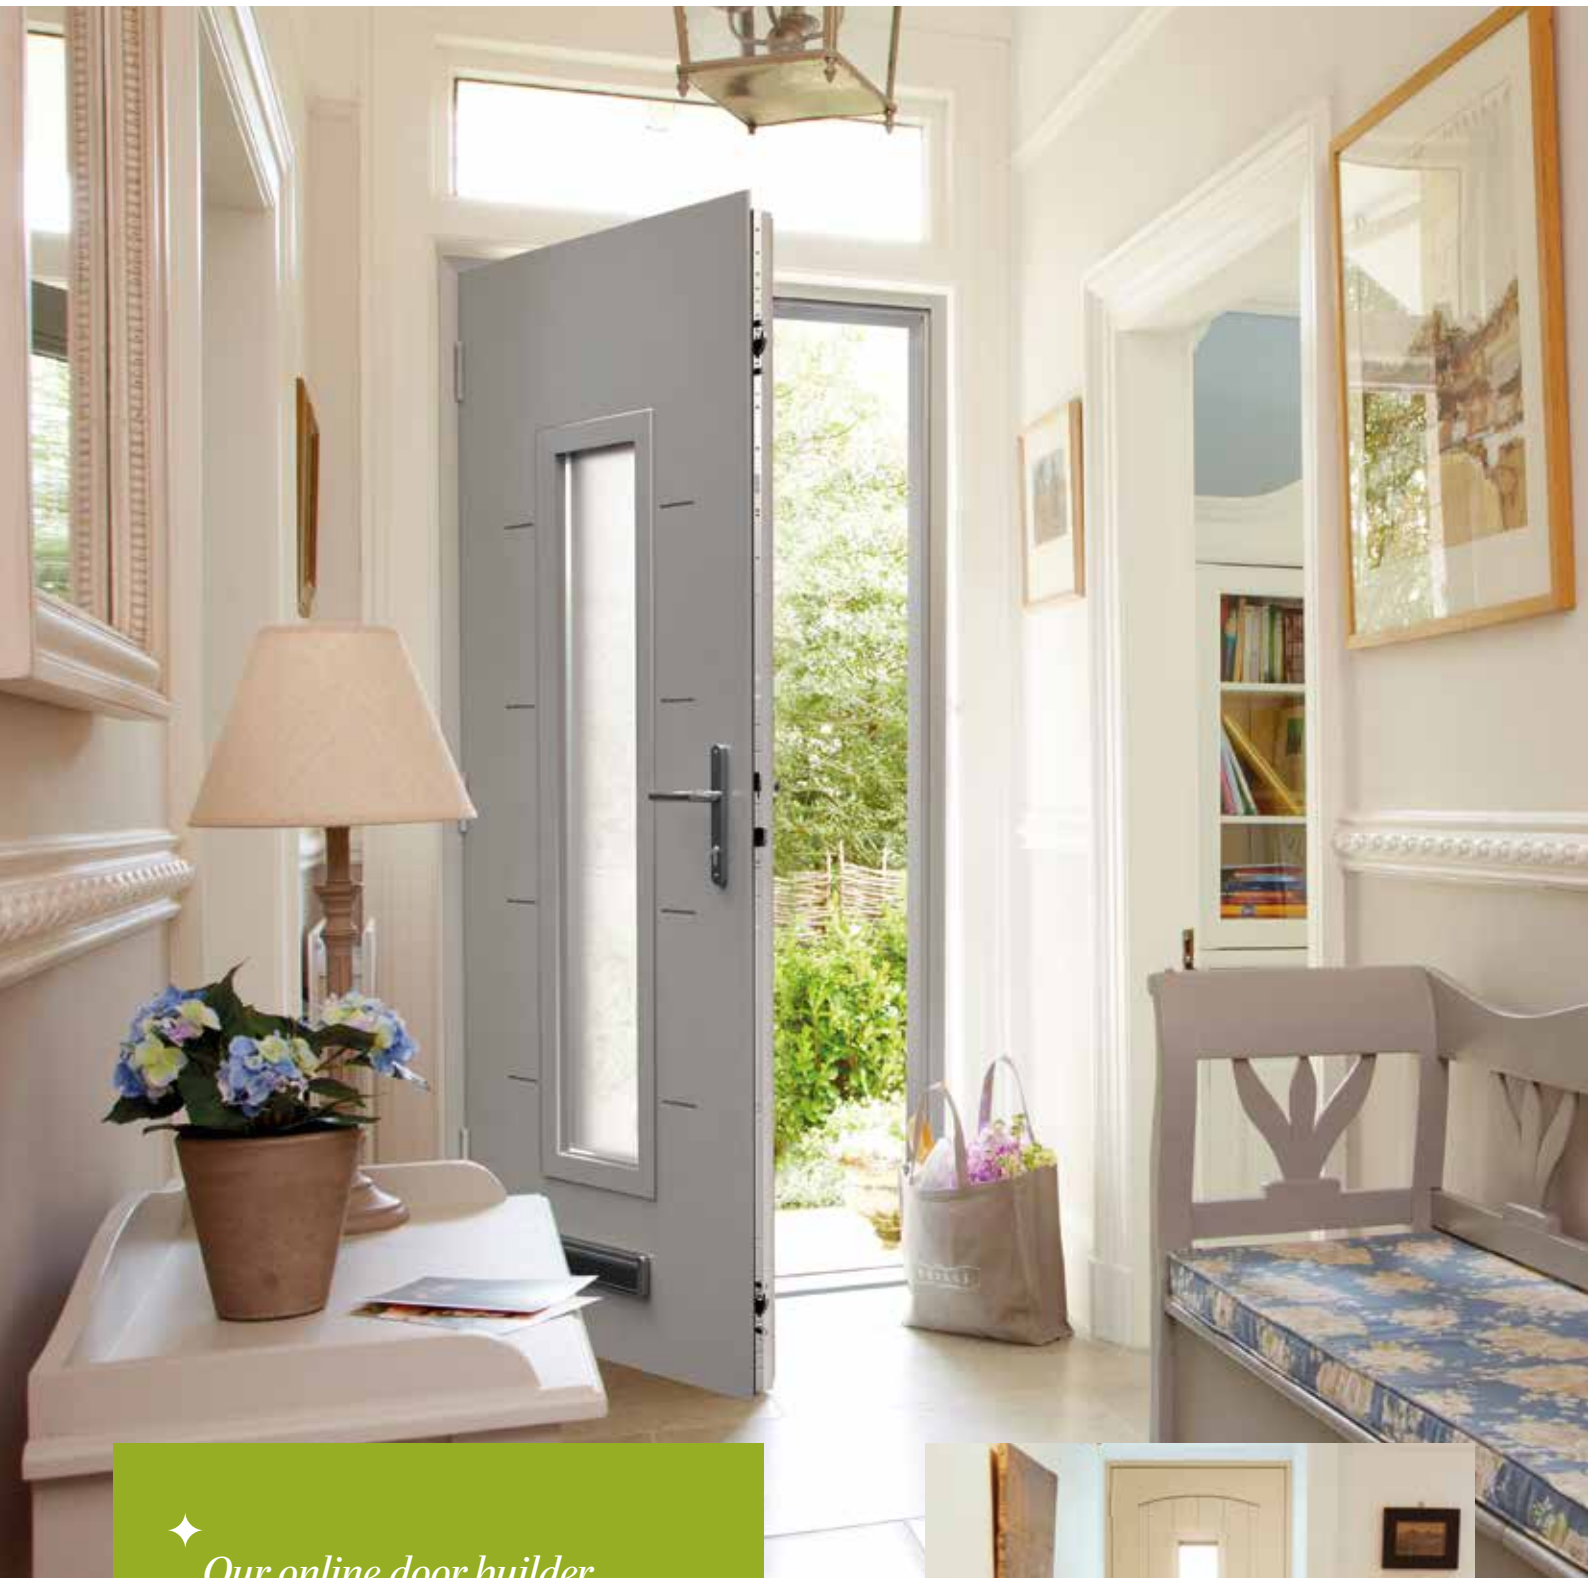

### **Make it yours**

Edit your favourite inspiration image: change the colour, style and even accessories!

**Pictured opposite:**  
Woodchester in Traffic  
Purple RAL4006 with  
chrome lever handle.

✦ *Our online door builder is so easy to use! To begin, simply select your favourite style or inspiration picture to create a door that meets your unique tastes and the style of your home.*